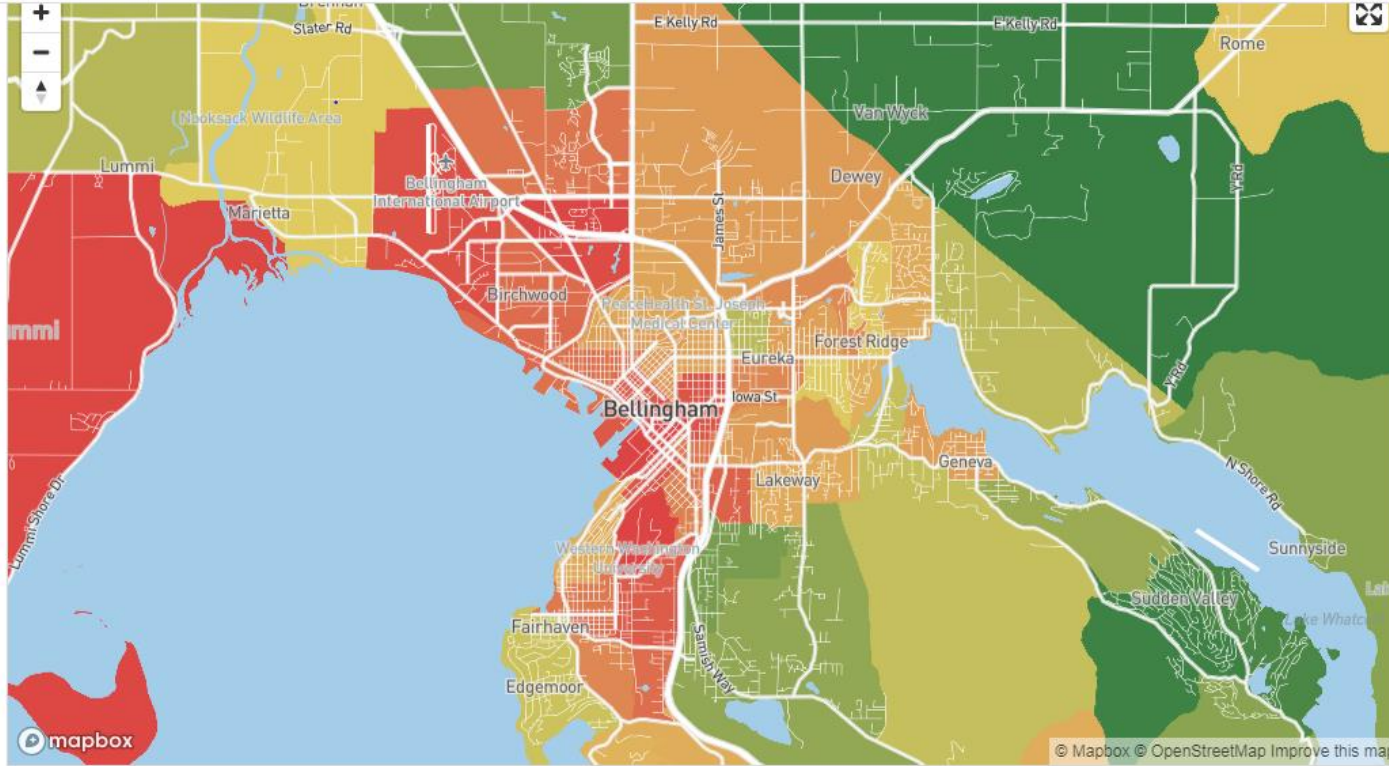

Startpage Search results
startpage.com

Best places in Bellingham, WA /

er S... History Settings History Long Sleeve - Classclef: Free Cla... Washington Health... Other bookmarks Reading list

Crime Grades